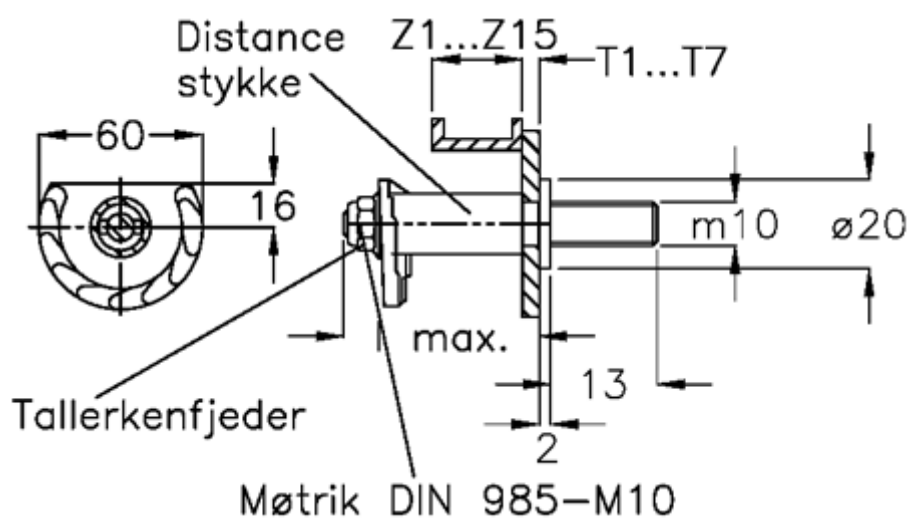

Article number: 20895107

Description: E+G Door lock
GN 117-GB-T1-Z7

Measures

Cam thickness = 18-27